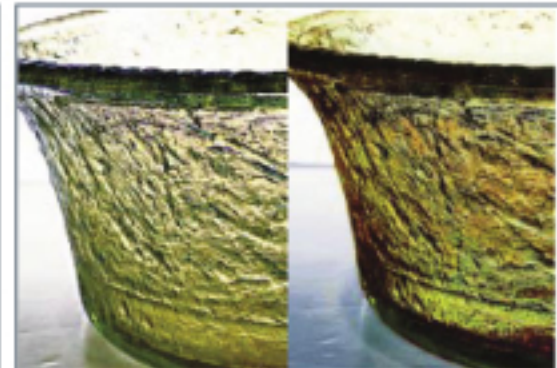

Hearth

Gold

Custom