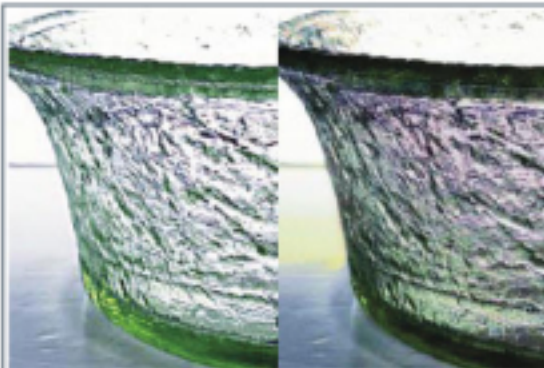

MURANO

Brushed Nickel Side Panels

Custom

Customize your Murano Spa with a choice of four glass basin colors, three base colors, four arm insert panel colors, and ten premium shades of Leather Tex Nurture for the chair.